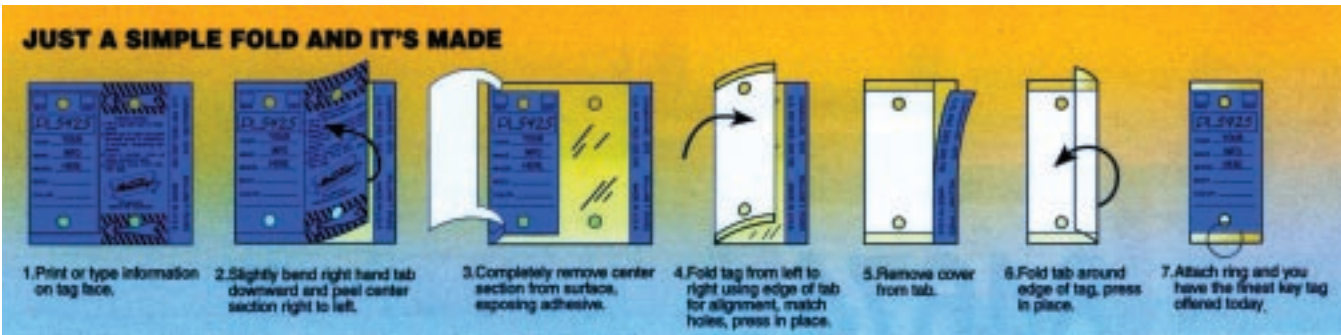

Genuine Versa-Tag® Key Tags

The Original And Still The Best!

Form #200

Stock Item

- 3" x 3" (Folds to 1-1/4" x 3")
- Available in Yellow, White, Red, Blue, Green, Orange, Tan, Gray, Lilac
- Packaged 250 per box
- 250 Rings included

Self Laminating Design
Protects Your Information

*"If it isn't a Versa-Tag®,
it isn't Genuine"*

The original self-protecting key tag is still the best! Just a simple fold and it's made. "Chrome"-plated steel rings stay bright. Write on with any pen, pencil or marker. Choose from 9 colors. Color-code by new and used, by franchise, by "month in" and more.